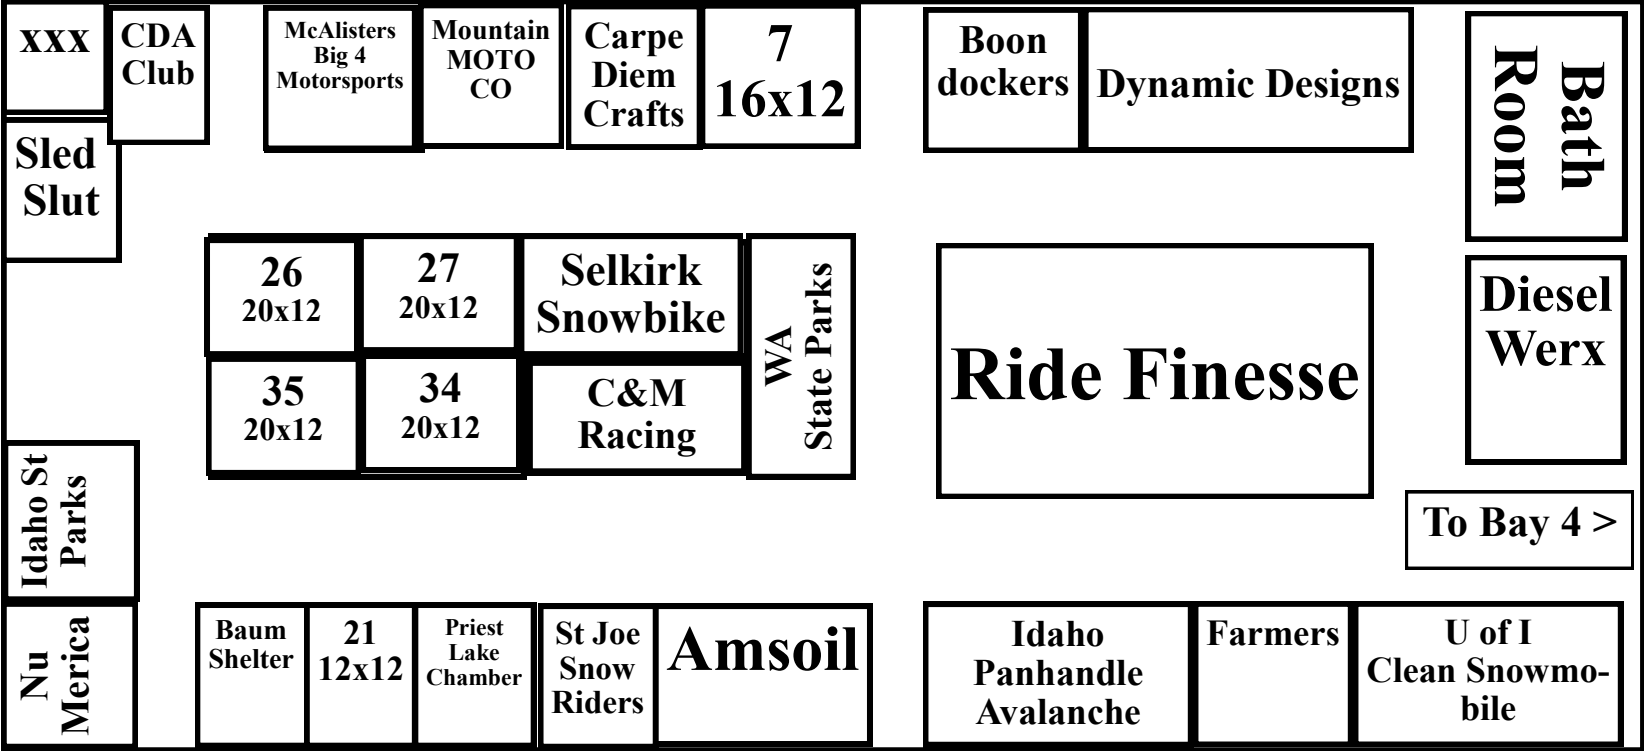

BAY 2

9/20/2021