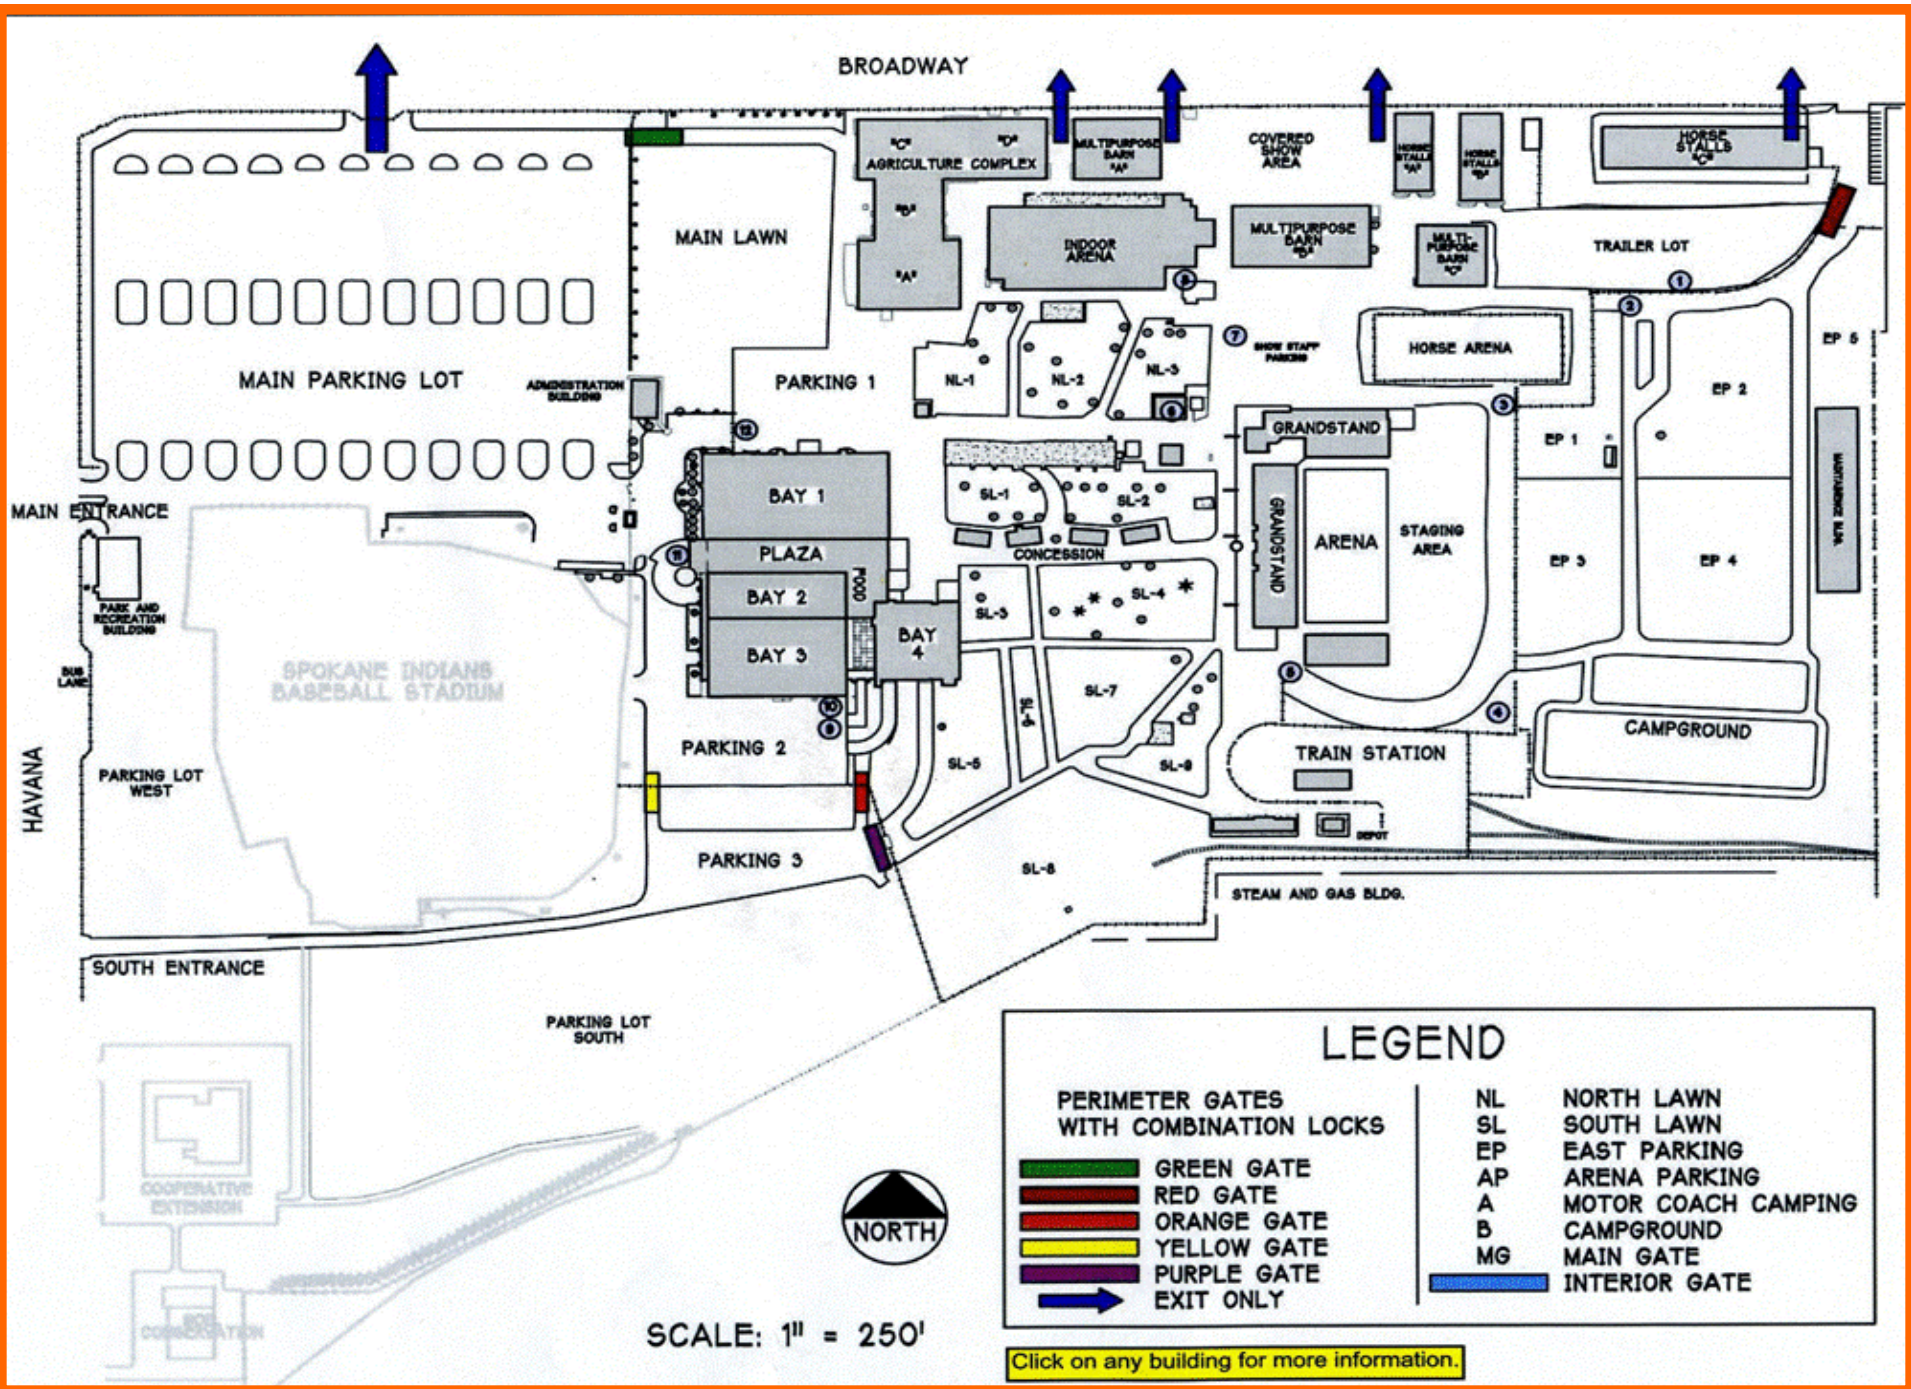

9/20/2021

**Inside Swap Check-In
For Sleds / Trailers**

XXXXXXX
XXXXXXX
XXXXXXX

**Inside Swap Check-In
For Table Rental**

**Inside Swap
Table Rental Area**

**Vintage
Snowmobile
Display**

Seminars

XXXXXX

XXXXXX

X

RR

**Rest
Rooms**

SCALE: 1" = 250'

LEGEND

PERIMETER GATES WITH COMBINATION LOCKS		NL	NORTH LAWN
	GREEN GATE	SL	SOUTH LAWN
	RED GATE	EP	EAST PARKING
	ORANGE GATE	AP	ARENA PARKING
	YELLOW GATE	A	MOTOR COACH CAMPING
	PURPLE GATE	B	CAMPGROUND
	EXIT ONLY	MG	MAIN GATE
			INTERIOR GATE