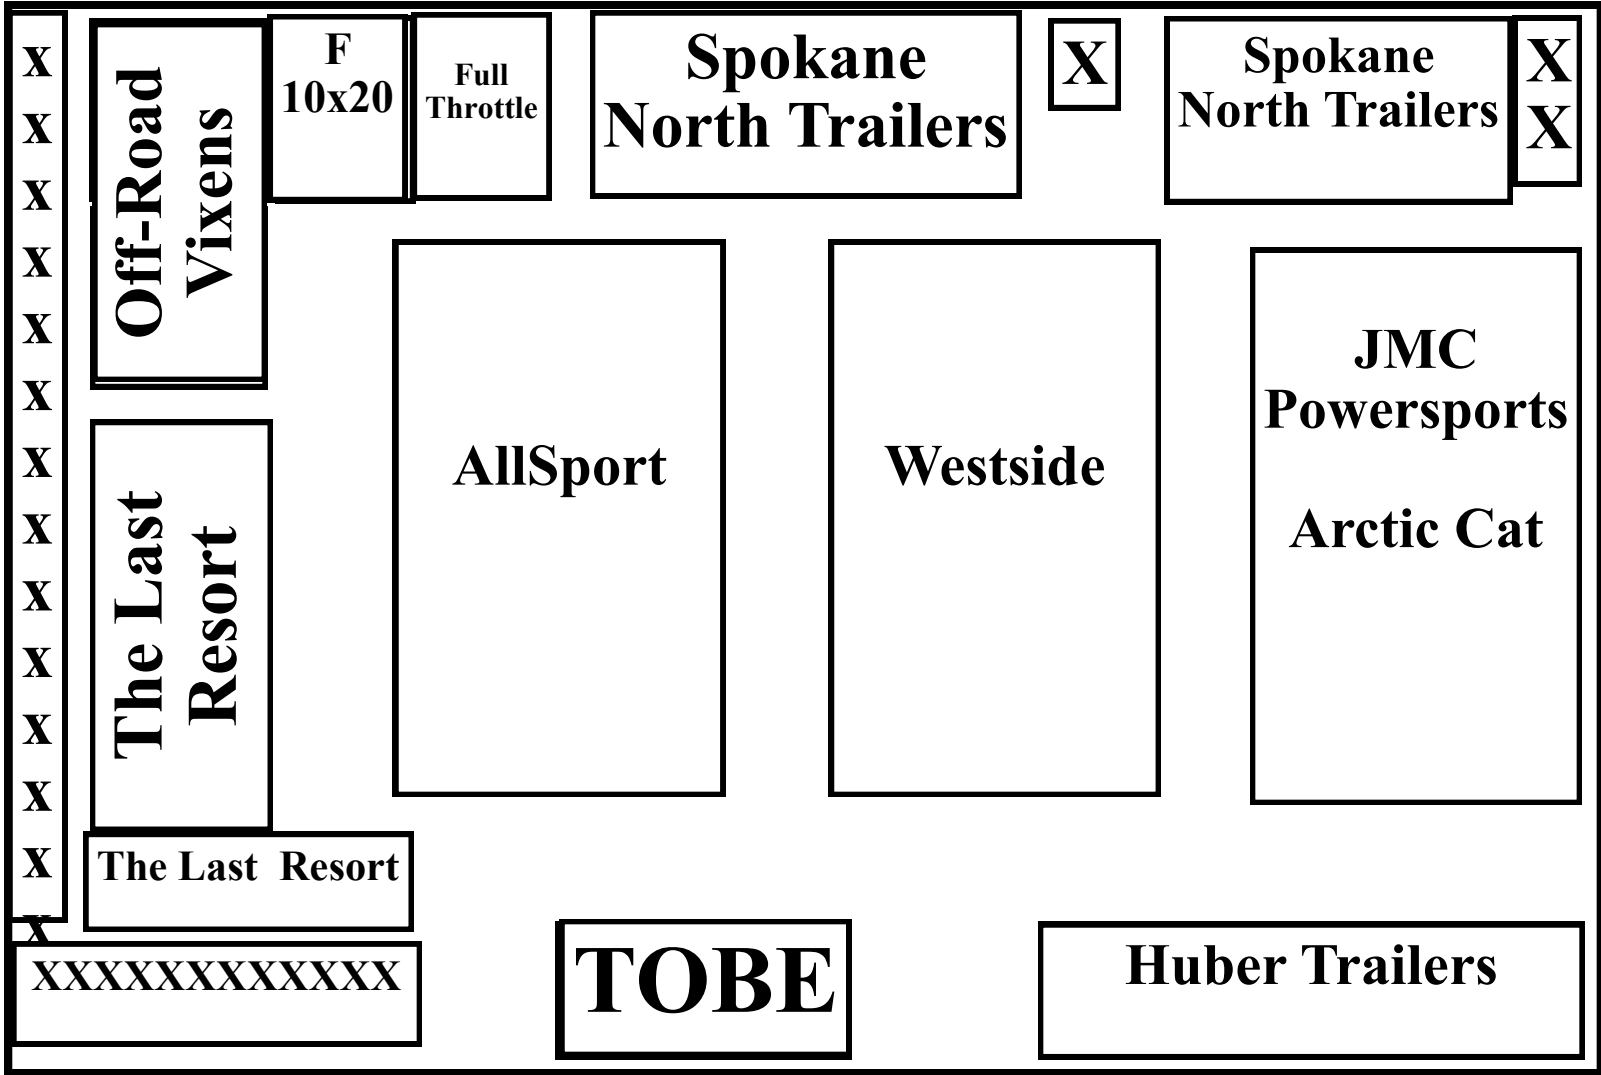

9/20/2021

BAY 1