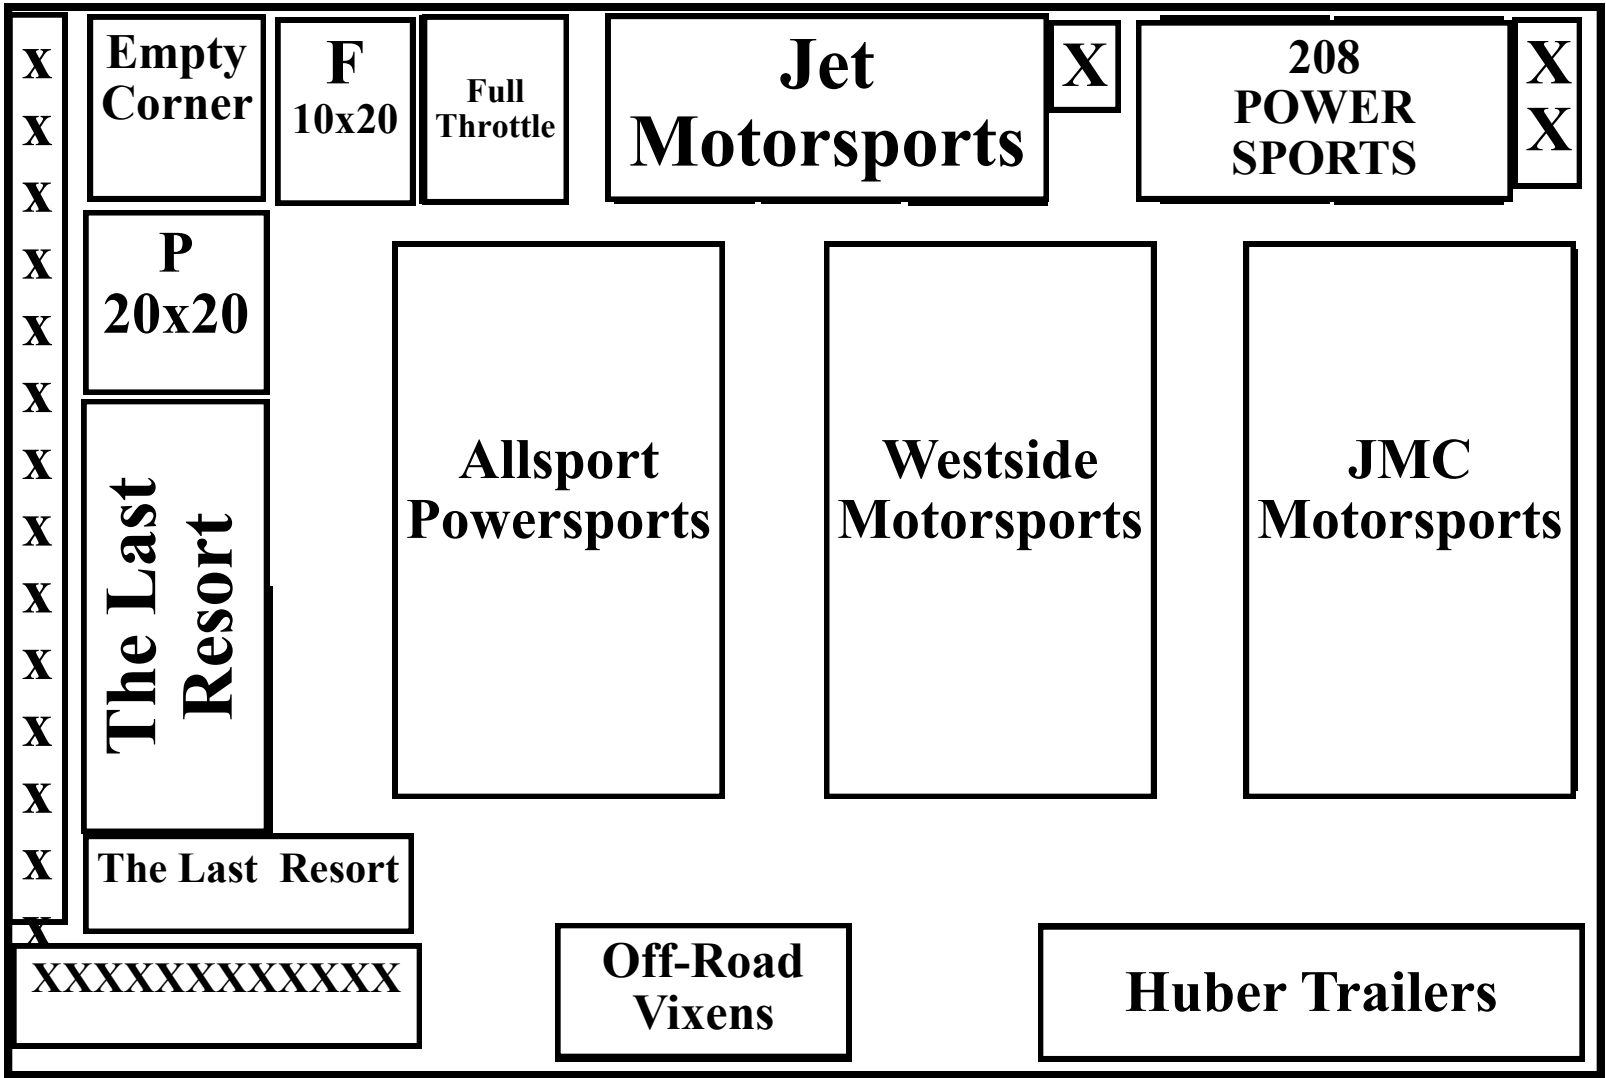

9/19/2024

BAY 1